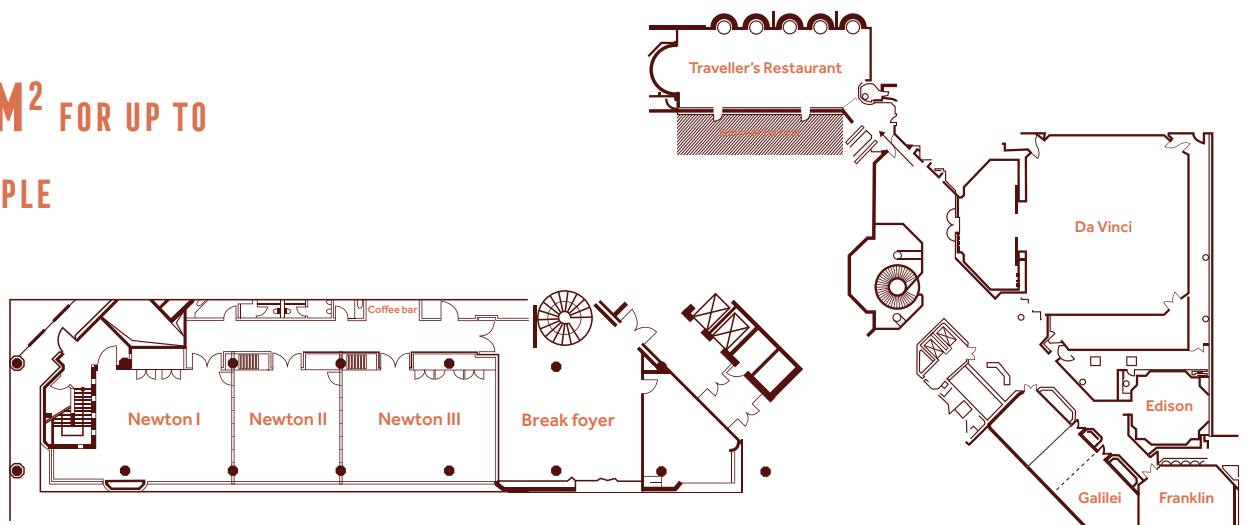

MEETING ROOM	THEATRE	CLASSROOM	U-SHAPE	BLOCK	CABARET	BANQUET	RECEPTION	AREA IN M²	SIZE IN METERS width x length x height
DA VINCI	320	240	60	42	180	300	350	421	19.5 x 21.6 x 2.45**
GALILEI 1-3	100	50	44	40	50	80	110	143	7.15 x 18.7 x 2.73
GALILEI 1	10	6	/	12	6	10	16	31	7.15 x 4.37 x 2.73
GALILEI 2	18	9	/	12	6	10	16	31	7.15 x 4.39 x 2.73
GALILEI 3	40	24	18	18	/	40	30	69	7.15 x 9.7 x 2.73
GALILEI 1+2	30	21	21	18	20	30	50	62	7.15 x 8.74 x 2.73
GALILEI 2+3	60	43	28	45	42	60	70	101	7.15 x 14.07 x 2.73
FRANKLIN	70	36	24	30	32	40	50	85	7.82 x 11.95 x 2.73
EDISON	40	25	21	20	22	30	35	65	8.64 x 8.64 x 2.73
NEWTON 1	66	30	23	21	30	30	55	88	7.8 x 12.45 x 3.3
NEWTON 2	36	14	16	18	12	20	30	57	7.8 x 7.5 x 3.3
NEWTON 3	77	33	24	30	36	40	70	83	7.8 x 10.73 x 3.3
NEWTON 1-3	230	80	60	70	90	120	200	229	7.8 x 30.68 x 3.3
NEWTON 2+3	164	60	49	48	66	70	120	142	7.8 x 18.23 x 3.3
NEWTON 1+2	141	54	30	48	60	60	100	156	7.8 x 19.95 x 3.3
FOYER NEWTON	80	/	/	/	/	/	/	110	
CURIE*	20	18	16	12	12	20	25	41	4.7 x 8.65 x 3.5
BELL*	20	18	16	12	12	20	25	42	4.7 x 8.9 x 3.5
BOARDROOMS	THEATRE	CLASSROOM	U-SHAPE	BLOCK	CABARET	BANQUET	RECEPTION	AREA IN M²	* Without daylight ** Height max. 4 m
IZANAMI*	15	15	15	12	6	16	15	48	
IZANAGI*	24	24	21	18	12	30	25	96	

**1,500 M² FOR UP TO
350 PEOPLE**